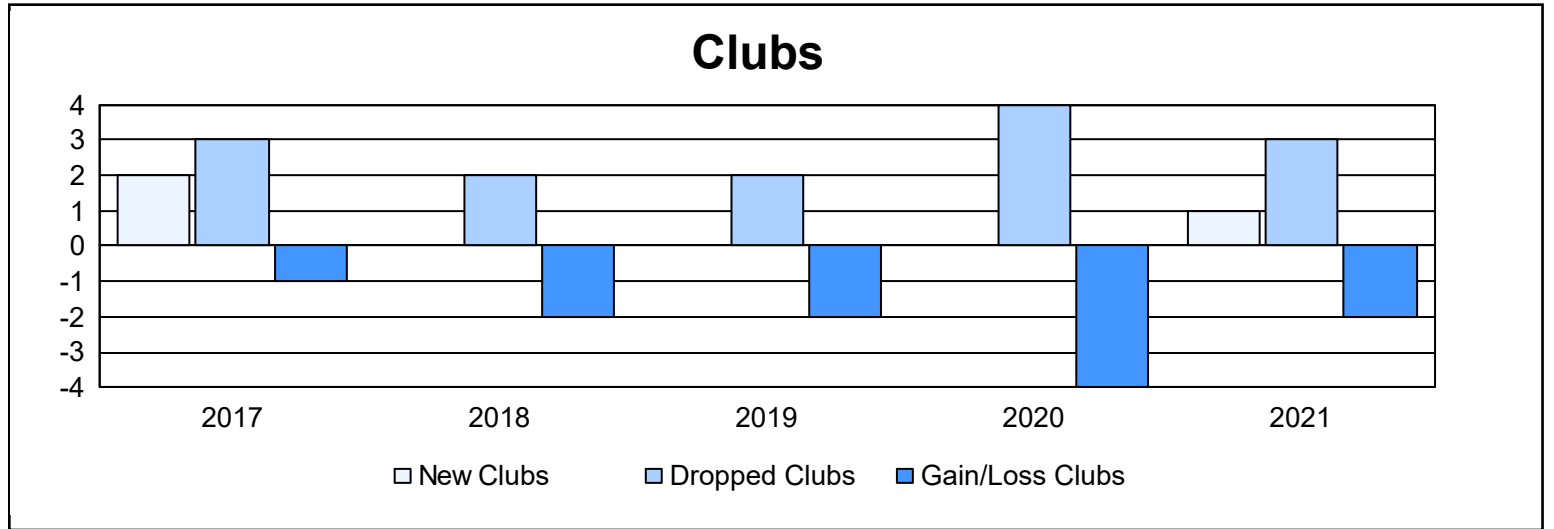

Year	New Clubs	Dropped Clubs	Gain/ Loss Clubs	New Members	Charter Members	Reinstate Members	Transfer Members	Total Member Added	Total Members Dropped	Gain/ Loss Members
2016-2017	2	3	-1	152	52	6	7	217	215	2
2017-2018	0	2	-2	111	2	8	6	127	208	-81
2018-2019	0	2	-2	83	2	12	3	100	213	-113
2019-2020	0	4	-4	92	8	14	12	126	214	-88
2020-2021	1	3	-2	54	24	15	8	101	159	-58
<b>Average</b>	<b>1</b>	<b>3</b>	<b>-2</b>	<b>98</b>	<b>18</b>	<b>11</b>	<b>7</b>	<b>134</b>	<b>202</b>	<b>-68</b>

### Membership Composition June 2021 Cumulative