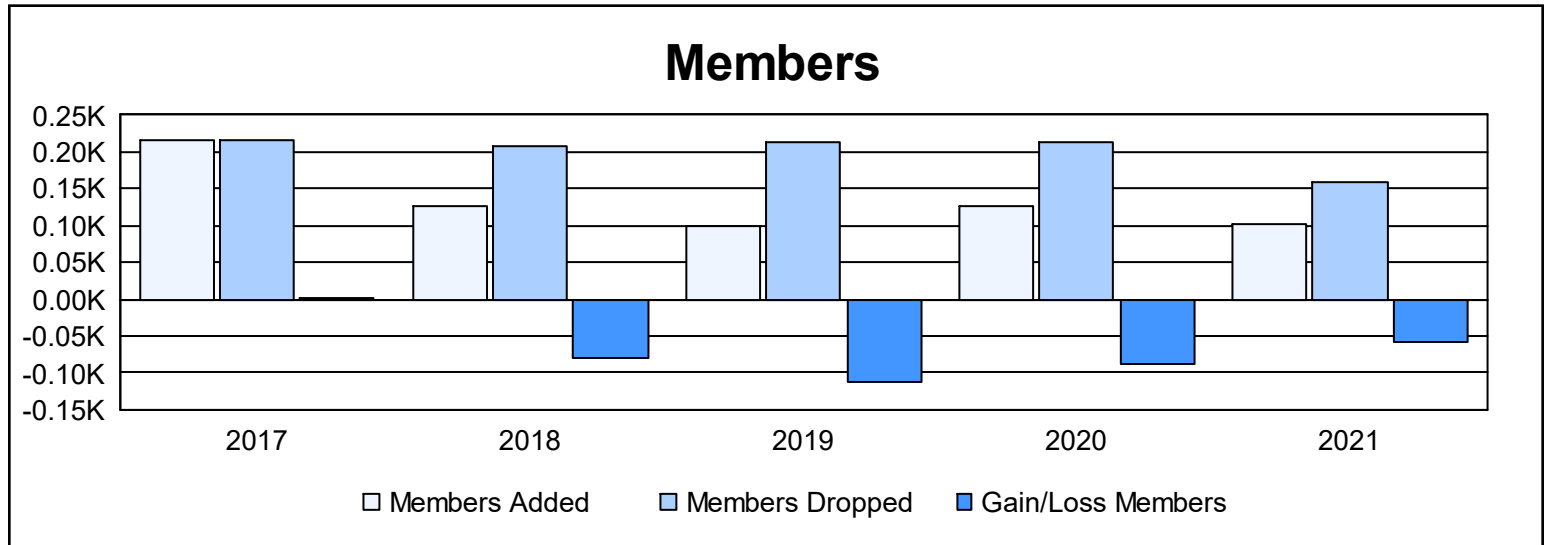

Year	New Clubs	Dropped Clubs	Gain/ Loss Clubs	New Members	Charter Members	Reinstate Members	Transfer Members	Total Member Added	Total Members Dropped	Gain/ Loss Members
2016-2017	2	3	-1	152	52	6	7	217	215	2
2017-2018	0	2	-2	111	2	8	6	127	208	-81
2018-2019	0	2	-2	83	2	12	3	100	213	-113
2019-2020	0	4	-4	92	8	14	12	126	214	-88
2020-2021	1	3	-2	54	24	15	8	101	159	-58
<b>Average</b>	<b>1</b>	<b>3</b>	<b>-2</b>	<b>98</b>	<b>18</b>	<b>11</b>	<b>7</b>	<b>134</b>	<b>202</b>	<b>-68</b>

### Membership Composition June 2021 Cumulative